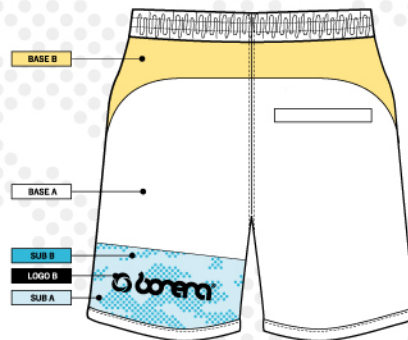

COLOR MODEL