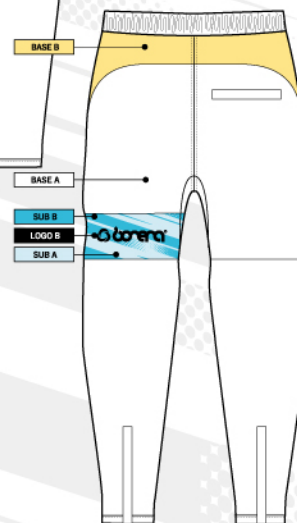

BASE A	BASE B	SUB A	SUB B	LOGO A	LOGO B	LOGO C
40	90	90	43	10	10	10
ブルー	ネイビー	ネイビー	ライトブルー	ホワイト	ホワイト	ホワイト

04 HYBRID TRAINING WEAR SERIES

COT-JE002T
フルジップジャージジャケット

納期 5~6週間

PRICE

¥12,100 (税込)

SIZE

JUNIOR				MENS				
130	140	150	160	S	M	L	XL	XXL

BASE COLOR

BASE A		BASE B	
10	20	21	30
ホワイト	イエロー	ベージュ	ダグリーン
33	40	43	44
Kグリーン	ブルー	ライトブルー	サックス
50	52	55	56
レッド	ピンク	オレンジ	エンジ
60	70	90	95
グレー	ブラック	ネイビー	パープル
201	301	521	551
蛍光イエロー	蛍光グリーン	蛍光ピンク	蛍光オレンジ

SUB & LOGO COLOR

SUB A		SUB B		LOGO	
10	20	21	30		
ホワイト	イエロー	ベージュ	ダグリーン		
33	40	43	44		
Kグリーン	ブルー	ライトブルー	サックス		
50	52	55	56		
レッド	ピンク	オレンジ	エンジ		
60	70	90	95		
グレー	ブラック	ネイビー	パープル		

※ SUB & LOGO カラーは蛍光色(4色)を抜いた16色からお選びいただけます。

05 HYBRID TRAINING WEAR SERIES

COT-JE002P
ジャージパンツ

納期 5~6週間

PRICE

¥11,000 (税込)

SIZE

JUNIOR				MENS				
130	140	150	160	S	M	L	XL	XXL

BASE COLOR

BASE A		BASE B	
10	20	21	30
ホワイト	イエロー	ベージュ	ダグリーン
33	40	43	44
Kグリーン	ブルー	ライトブルー	サックス
50	52	55	56
レッド	ピンク	オレンジ	エンジ
60	70	90	95
グレー	ブラック	ネイビー	パープル
201	301	521	551
蛍光イエロー	蛍光グリーン	蛍光ピンク	蛍光オレンジ

SUB & LOGO COLOR

SUB A		SUB B		LOGO	
10	20	21	30		
ホワイト	イエロー	ベージュ	ダグリーン		
33	40	43	44		
Kグリーン	ブルー	ライトブルー	サックス		
50	52	55	56		
レッド	ピンク	オレンジ	エンジ		
60	70	90	95		
グレー	ブラック	ネイビー	パープル		

※ SUB & LOGO カラーは蛍光色(4色)を抜いた16色からお選びいただけます。

BASE A	BASE B	SUB A	SUB B	LOGO A	LOGO B
40	90	90	43	10	10
ブルー	ネイビー	ネイビー	ライトブルー	ホワイト	ホワイト