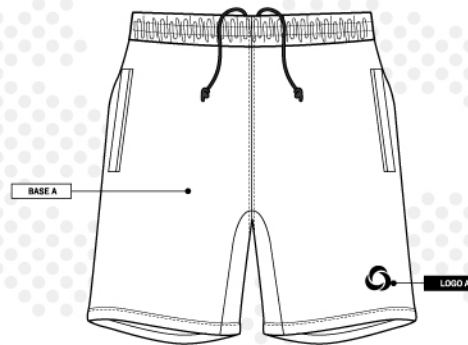

COLOR MODEL