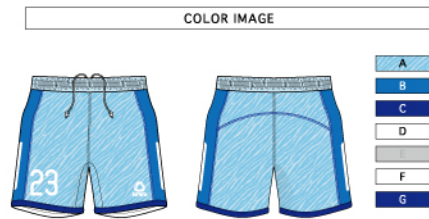

MODEL BASE
TOP-009A ZEBRA COLOR