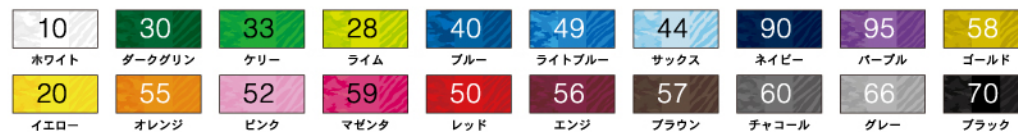

COLOR IMAGE

COLOR IMAGE

COLOR IMAGE

COLOR IMAGE

COLOR IMAGE

NECK SELECT

COLOR SELECT

MODEL BASE
TOP-007A PLAIN COLOR

MODEL BASE
TOP-008A CAMO COLOR

MODEL BASE
TOP-009A ZEBRA COLOR

MODEL BASE
TOP-007B PLAIN COLOR

MODEL BASE
TOP-008B CAMO COLOR

MODEL BASE
TOP-009B ZEBRA COLOR

COLOR SELECT

COLOR SELECT

TEAM ORDER